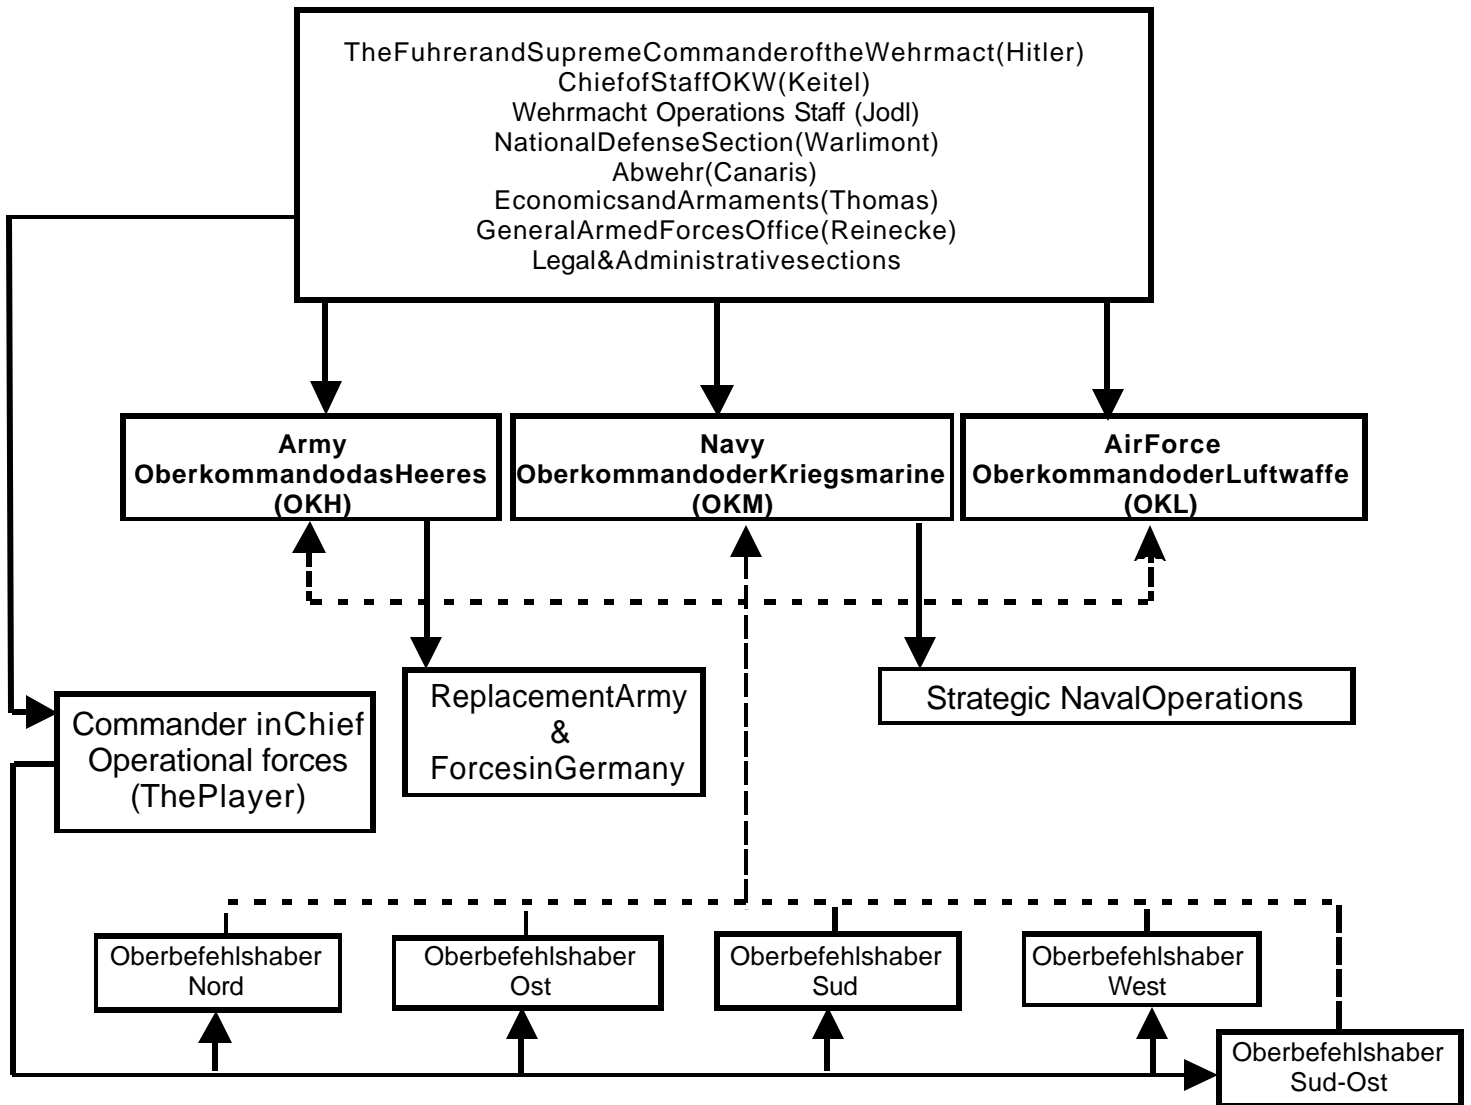

Master Europa

the German Player position in the command structure

Command link

Administrative link

Operational Areas for Oberefehlshabers

OB North
Denmark
Sweden
Norway
Finland

OB Ost
Poland
Russia
Hungary
Rumania
Latvia
Lithuania
Estonia
Slovakia

OB Sud-Ost
Yugoslavia
Greece
Bulgaria
Albania (It)
Turkey
The Middle East

OB Sud
Italy
North Africa

OB West
Holland
Belgium
France
England
Spain
Portugal
Switzerland

Master considers the player to be in the command positions of CinC Operational Forces down to Army/Fleet commander.